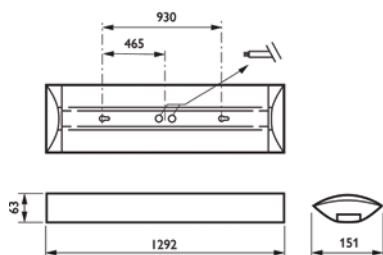

Modella TCS I25

Modella TCSI25 is a luminaire for TL-D and TL5 linear fluorescent lamps with an attractive design to suit all interiors. It comes with a choice of smooth, easy-to-clean opal or prismatic covers. The covers can be suspended from the end caps to allow easy lamp replacement without the need for any tools.

Product ID	L (mm)	W – fitting (mm)	W – mounting bracket (mm)
TCSI25	1292	151	63

Dimensions in mm (Nominal)

MODELLA

Family name	TCSI25	Gear/Ballast	Integrated
Lamp types	2x28W 2x54W	Dimmable	n/a
Lamps included	Yes – Neutral White 4000K	Installation	Individual; screw ceiling mounting
Flex and Plug	n/a	Classification/IP rating	IP20
Beam angle	n/a	Colour/Materials	Housing: powder painted steel, white End Caps: plastic, white Cover: opal or prismatic, internally ribbed
Office compliant/UGR	n/a	Accessories	n/a
Louvre/Optics	Opal cover Prismatic cover		